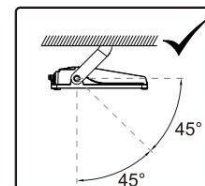

This is not an included accessory and need to be sourced seperately.

Rotatable Angle

loosen the sreawes

Connect Wires

AC cords

L	brown		black
N	blue		white
⊕	yellow/green		green

Warning! Do not wire dim cord to high voltage, or dim function will fail.