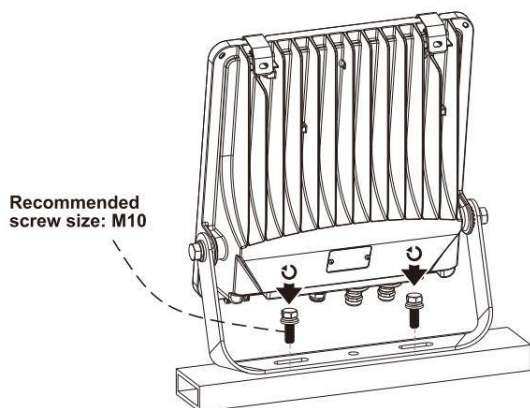

This is not an included accessory and need to be sourced seperately.

Rotatable Angle

loosen the sreawes

Connect Wires

AC cords

L	brown		black
N	blue		white
⊕	yellow/green		green

Warning! Do not wire dim cord to high voltage, or dim function will fail.