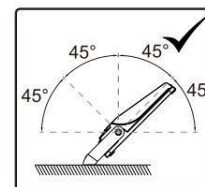

This is not an included accessory and need to be sourced seperately.

Rotatable Angle

loosen the sreawes

Connect Wires

AC cords

L	brown		black
N	blue		white
⊕	yellow/green		green

Warning! Do not wire dim cord to high voltage, or dim function will fail.