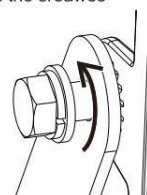

This is not an included accessory and need to be sourced seperately.

Rotatable Angle

loosen the sreawes

Connect Wires

AC cords

L	brown		black
N	blue		white
⊕	yellow/green		green

Warning! Do not wire dim cord to high voltage, or dim function will fail.