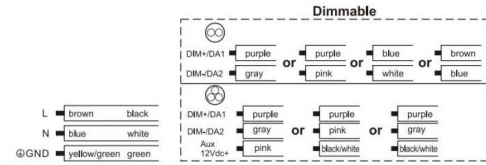

Wiring Diagram