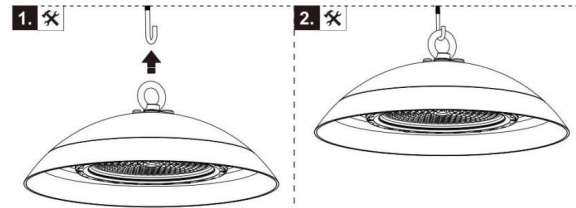

Caution risk of electric shock

Application

With unique high-purity die-cast aluminum heat sink, high-brightness SMD chip, high-efficiency constant current and constant voltage power driver, the LED high bay is designed for factories, workshops, warehouses, highway toll stations, gas stations, supermarkets, exhibition halls, stadiums and similar applications.

Technical Parameters

Product Specifications	100W	120W	150W	200W
Input Voltage	AC100-240V / AC100-277V / AC200-240V / AC277-480V			
Power Frequency	50 / 60Hz			
Outlook Dimensions	Ø489 x 200mm			
Luminaire Net Weight	7.2±0.3kg			
Working Temperature	-30 ~ +50°C			
Storing Temperature	-40 ~ +70°C			

Installation Instructions

Loop hanging installation

Physical Dimensions(Unit: mm)