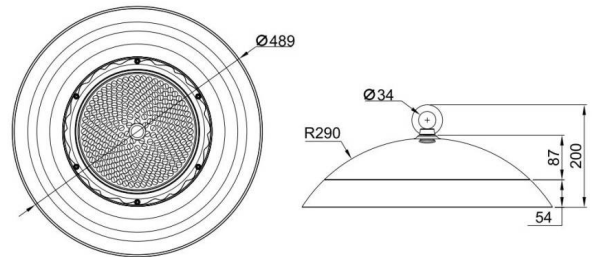

Caution risk of electric shock

Application

With unique high-purity die-cast aluminum heat sink, high-brightness SMD chip, high-efficiency constant current and constant voltage power driver, the LED high bay is designed for factories, workshops, warehouses, highway toll stations, gas stations, supermarkets, exhibition halls, stadiums and similar applications.

Technical Parameters

Product Specifications	100W	120W	150W	200W
Input Voltage	AC100-240V / AC100-277V / AC200-240V / AC277-480V			
Power Frequency	50 / 60Hz			
Outlook Dimensions	Ø489 x 200mm			
Luminaire Net Weight	7.2±0.3kg			
Working Temperature	-30 ~ +50°C			
Storing Temperature	-40 ~ +70°C			

Installation Instructions

Loop hanging installation

Physical Dimensions(Unit: mm)