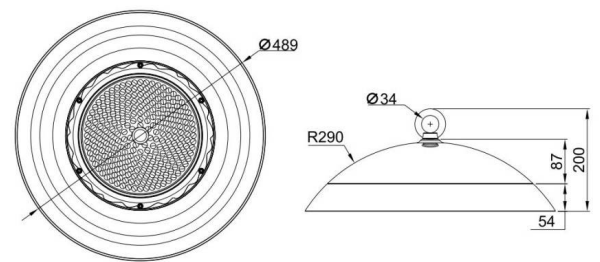

Technical Parameters

Product Specifications	100W	120W	150W	200W
Input Voltage	AC100-240V / AC100-277V / AC200-240V / AC277-480V			
Power Frequency	50 / 60Hz			
Outlook Dimensions	Ø489 x 200mm			
Luminaire Net Weight	7.2±0.3kg			
Working Temperature	-30 ~ +50°C			
Storing Temperature	-40 ~ +70°C			

Installation Instructions

Loop hanging installation

Physical Dimensions(Unit: mm)

Wiring Diagram