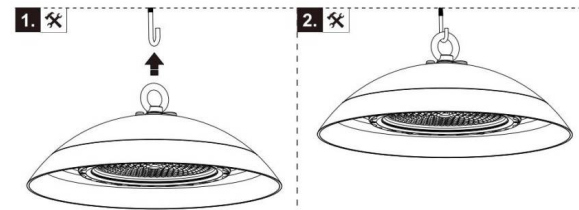

Caution risk of electric shock

Application

With unique high-purity die-cast aluminum heat sink, high-brightness SMD chip, high-efficiency constant current and constant voltage power driver, the LED high bay is designed for factories, workshops, warehouses, highway toll stations, gas stations, supermarkets, exhibition halls, stadiums and similar applications.

Technical Parameters

Product Specifications	100W	120W	150W	200W
Input Voltage	AC100-240V / AC100-277V / AC200-240V / AC277-480V			
Power Frequency	50 / 60Hz			
Outlook Dimensions	Ø489 x 200mm			
Luminaire Net Weight	7.2±0.3kg			
Working Temperature	-30 ~ +50°C			
Storing Temperature	-40 ~ +70°C			

Installation Instructions

Loop hanging installation

Physical Dimensions(Unit: mm)