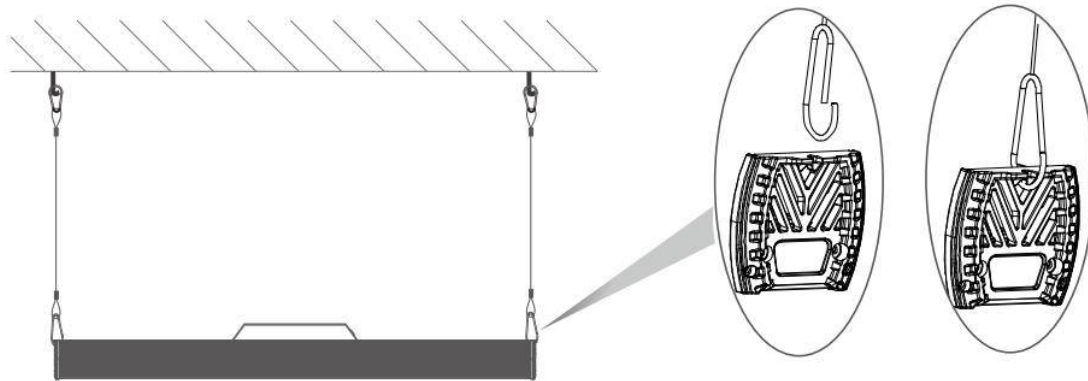

**INDOOR / INDUSTRIAL / DRACO
LINEAL / DRACO LINEAR SMART**

Código artículo 86.IST6.1459.02

LAVOV
LIGHTING

1. Take out the high bay light and put up-right, and then check to make sure the lamp body is all right.

2. **Suspended Installation** : Making clasp, rings and lifting rope fixed successively on high bay and then hanging the other end of lifting rope in right place like below picture.

NOTE:
The distance between the two holes in the ceiling, recommended range.

Item	Y
100W High Bay Light	645 ± 5mm
150W High Bay Light	955 ± 5mm
200W High Bay Light	1260 ± 5mm

3. Make connection with mains supply as per following instruction and light up.