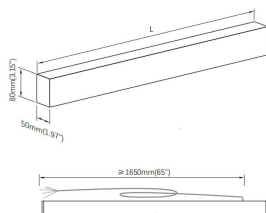

Esquema

Producto

Potencia real (W)	46

Flujo luminoso real (lm)	4404

Eficacia luminosa (lm/W)	95.75

Ángulo de apertura	107.7

Life time (h)	50000h L80B10

IP	65

Color	Blanco

U. G. R	22

Driver incluido	Si

Equipo	DALI

Light source	LED

Type of LED	SMD

Vida media (h)	50000h L80B10

Temperatura de color (K)	4000

Consistencia de color (SDCM)	SDCM<3

CRI	80