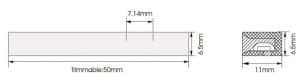

Esquema

Producto

Potencia real (W) 14.4

Flujo luminoso real (lm) 1224

Eficacia luminosa (lm/W) 85

Ángulo de apertura 170

Life time (h) 30000h

IP 66

Electrical feeding 24V

Chip Brand Refond

Driver incluido no

Light source LED

Type of LED 2835

Temperatura de color (K) 2700

Consistencia de color (SDCM) SDCM<3

CRI 90