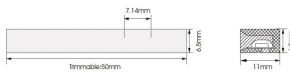

Esquema

Producto

Potencia real (W)	14.4

Flujo luminoso real (lm)	1224

Eficacia luminosa (lm/W)	85

Ángulo de apertura	170

Life time (h)	30000h

IP	66

Electrical feeding	24V

Chip Brand	Refond

Driver incluido	no

Light source	LED

Type of LED	2835

Temperatura de color (K)	5000

Consistencia de color (SDCM)	SDCM<3

CRI	90