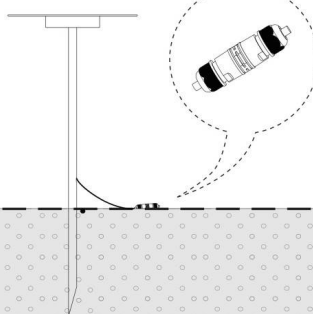

If the external flexible cable or cord of this luminaire is damaged, it shall be exclusively replaced by the manufacturer or his service agent or a similar qualified person in order to avoid a hazard.  
The light source of this luminaire is not replaceable; when the light source reaches its end of life the whole luminaire shall be replaced.

1

Dig a hole

W: Ø8mm

D:150mm

2

Input

3

4