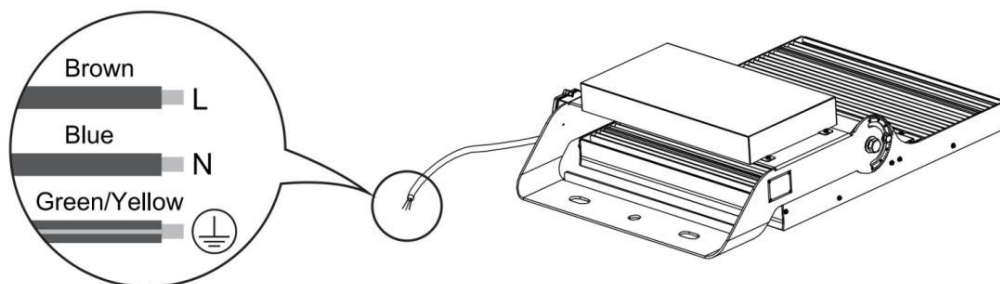

INSTALLATION MANUAL

LED HIGH MAST LIGHT

WIRING DIAGRAM

INSTALLATION