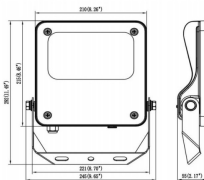

Esquema

50W

Producto

Potencia real (W)	50

Flujo luminoso real (lm)	7250

Eficacia luminosa (lm/W)	145

Ángulo de apertura	60°

IP	IP66

Operating temperature	-30°C to + 50°C

Color	negro

Driver incluido	si

Equipo	ON-OFF

Power Factor	>0,95

Flicker Free	SI

Light source	LED

Vida media (h)	Up to 100,000hrs LM77

Temperatura de color (K)	4000K

Consistencia de color (SDCM)	<5

CRI	70

IK	IK08