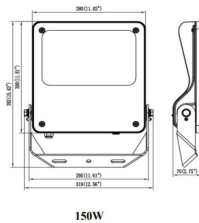

Esquema

150W

Producto

Potencia real (W)	150

Flujo luminoso real (lm)	21750

Eficacia luminosa (lm/W)	145

Ángulo de apertura	60°

IP	IP66

Operating temperature	-30°C to + 50°C

Color	negro

Driver incluido	si

Equipo	ON-OFF

Power Factor	>0,98

Flicker Free	SI

Light source	LED

Vida media (h)	Up to 100,000hrs LM80

Temperatura de color (K)	4000K

Consistencia de color (SDCM)	<5

CRI	70

IK	IK08