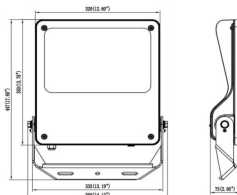

Esquema

200W

Producto

Potencia real (W)	200

Flujo luminoso real (lm)	29000

Eficacia luminosa (lm/W)	145

Ángulo de apertura	25°

IP	IP66

Operating temperature	-30°C to + 50°C

Color	negro

Driver incluido	si

Equipo	ON-OFF

Power Factor	>0,99

Flicker Free	SI

Light source	LED

Vida media (h)	Up to 100,000hrs LM74

Temperatura de color (K)	4000K

Consistencia de color (SDCM)	<5

CRI	70

IK	IK08