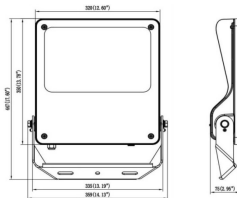

Esquema

200W

Producto

Potencia real (W)	200

Flujo luminoso real (lm)	29000

Eficacia luminosa (lm/W)	145

Ángulo de apertura	55°X125°

IP	IP66

Operating temperature	-30°C to + 50°C

Color	negro

Driver incluido	si

Equipo	ON-OFF

Power Factor	>0,99

Flicker Free	SI

Light source	LED

Vida media (h)	Up to 100,000hrs LM74

Temperatura de color (K)	4000K

Consistencia de color (SDCM)	<5

CRI	70

IK	IK08