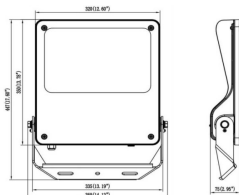

Esquema

200W

Producto

Potencia real (W)	200

Flujo luminoso real (lm)	29000

Eficacia luminosa (lm/W)	145

Ángulo de apertura	26°x60°

IP	IP66

Operating temperature	-30°C to + 50°C

Color	negro

Driver incluido	si

Equipo	DALI

Power Factor	>0,99

Flicker Free	SI

Light source	LED

Vida media (h)	Up to 100,000hrs LM88

Temperatura de color (K)	4000K

Consistencia de color (SDCM)	<5

CRI	70

IK	IK08