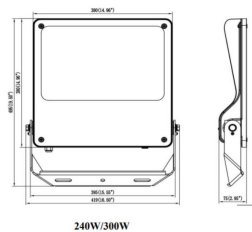

Esquema

Producto

Potencia real (W)	300

Flujo luminoso real (lm)	43500

Eficacia luminosa (lm/W)	145

Ángulo de apertura	55°X125°

IP	IP66

Operating temperature	-30°C to + 50°C

Color	negro

Driver incluido	si

Equipo	ON-OFF

Power Factor	>0,101

Flicker Free	SI

Light source	LED

Vida media (h)	Up to 100,000hrs LM76

Temperatura de color (K)	4000K

Consistencia de color (SDCM)	<5

CRI	70

IK	IK08