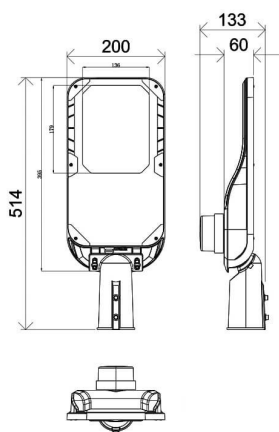

Esquema

Producto

Potencia real (W)	50
Flujo luminoso real (lm)	7500
Eficacia luminosa (lm/W)	150
Ángulo de apertura	T2 (150°X75°)
Life time (h)	50000h L70B10
IP	65
Electrical class insulation	Clase I
Color	Gris
Driver incluido	Si
Equipo	DALI
Light source	LED
Type of LED	Sanan / SMD3030
Vida media (h)	Up to 100,000hrs LM70,Ta 25°C
Temperatura de color (K)	4000
Consistencia de color (SDCM)	SDCM<6
CRI	≥70
IK	IK08