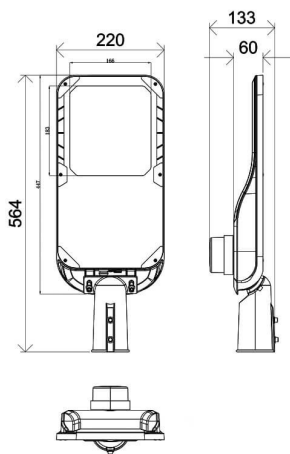

Esquema

Producto

Potencia real (W)	100
Flujo luminoso real (lm)	15000
Eficacia luminosa (lm/W)	150
Ángulo de apertura	T2 (150°X75°)
Life time (h)	50000h L70B10
IP	65
Electrical class insulation	Clase I
Color	Gris
Driver incluido	Si
Equipo	ON-OFF
Light source	LED
Type of LED	Sanan / SMD3030
Vida media (h)	Up to 100,000hrs LM70,Ta 25°C
Temperatura de color (K)	4000
Consistencia de color (SDCM)	SDCM<6
CRI	≥70
IK	IK08