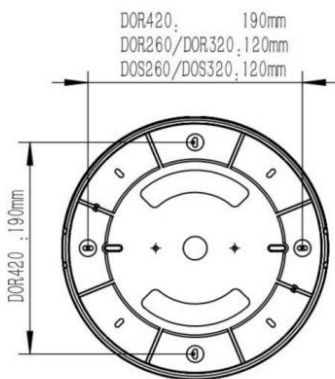

LED Ceiling light  
DOR/DOS

IP54

Required Tools

WARNING:

Check that the power is off before conducting any maintenance and assembly work

Caution, danger of electric shock

The installation and commissioning of the luminaire as well as any modification to the luminaire may only be performed by authorized personnel (qualified electrician).

Step:1

STEP:2

OPTION:A

OPTION:B

STEP:3

STEP:4

OPTION--SAFETY COVER

**I. WIRING DIAGRAMS: CCT+POWER/SWITCHABLE**

**II. WIRING DIAGRAMS: CCT+POWER/SWITCHABLE+SENSOR/EM2**

**III. WIRING DIAGRAMS: CCT+DALI (TCI DT6)**