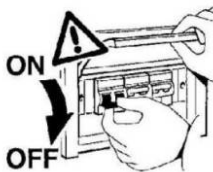

LED Ceiling light  
DOR/DOS

IP54

Required Tools

WARNING:

Check that the power is off before conducting any maintenance and assembly work

Caution, danger of electric shock

The installation and commissioning of the luminaire as well as any modification to the luminaire may only be performed by authorized personnel (qualified electrician).

Step:1

STEP:2

OPTION:A

OPTION:B

STEP:3

STEP:4

OPTION--SAFETY COVER

**I. WIRING DIAGRAMS: CCT+POWER/SWITCHABLE**