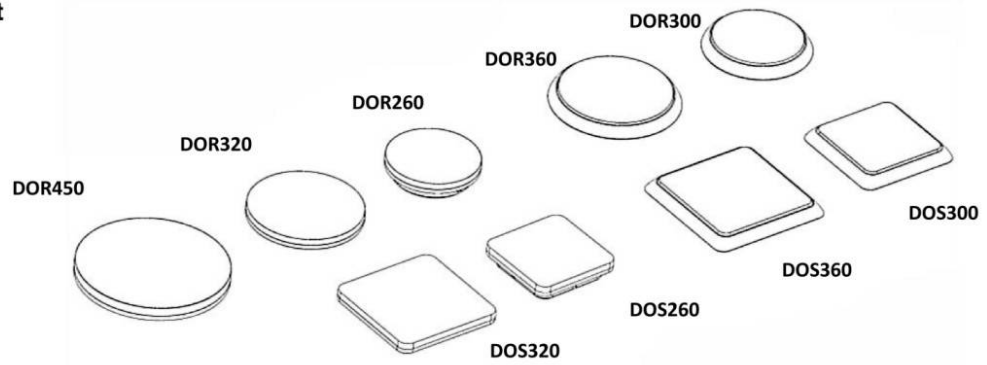

LED Ceiling light  
DOR/DOS

IP54

Required Tools

WARNING:

Check that the power is off before conducting any maintenance and assembly work

Caution, danger of electric shock

The installation and commissioning of the luminaire as well as any modification to the luminaire may only be performed by authorized personnel (qualified electrician).

Step:1

STEP:2

OPTION:A

OPTION:B

STEP:3

STEP:4

OPTION--SAFETY COVER

**I. WIRING DIAGRAMS: CCT+POWER/SWITCHABLE**