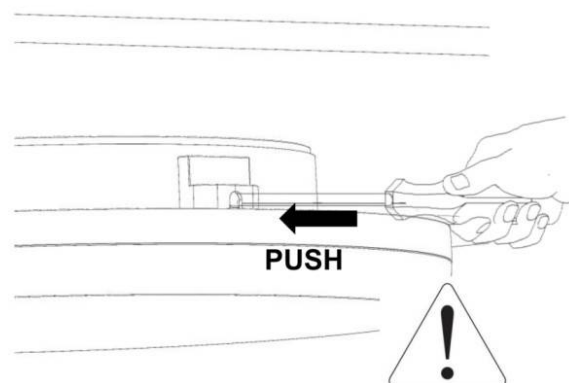

LED Ceiling light  
DOR/DOS

IP54

Required Tools

WARNING:

Check that the power is off before conducting any maintenance and assembly work

Caution, danger of electric shock

The installation and commissioning of the luminaire as well as any modification to the luminaire may only be performed by authorized personnel (qualified electrician).

Step:1

STEP:2

OPTION:A

OPTION:B

STEP:3

STEP:4

OPTION--SAFETY COVER

**I. WIRING DIAGRAMS: CCT+POWER/SWITCHABLE**

**II. WIRING DIAGRAMS: CCT+POWER/SWITCHABLE+SENSOR/EM2**

**III. WIRING DIAGRAMS: CCT+DALI (TCI DT6)**