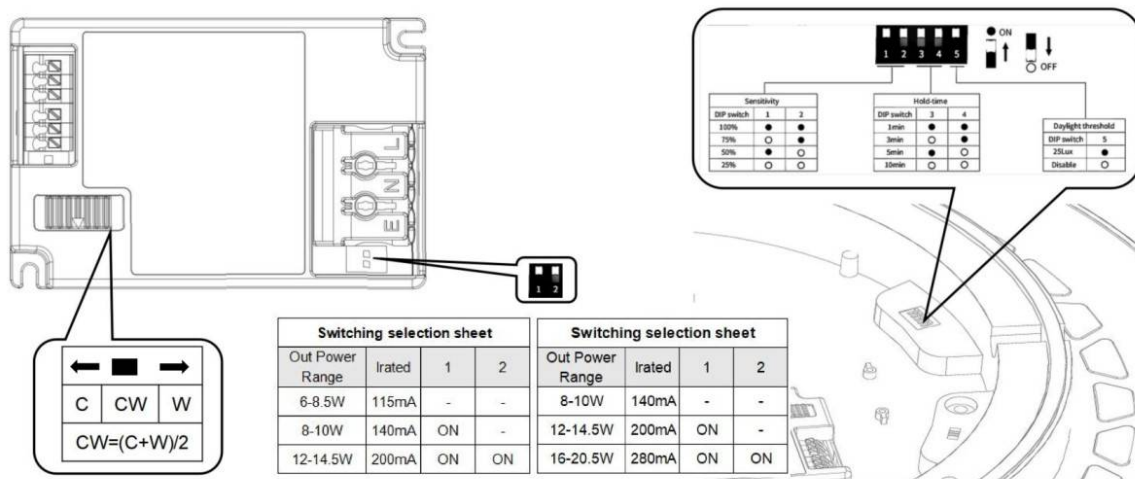

LED Ceiling light  
DOR/DOS

IP54

Required Tools

WARNING:

Check that the power is off before conducting any maintenance and assembly work

Caution, danger of electric shock

The installation and commissioning of the luminaire as well as any modification to the luminaire may only be performed by authorized personnel (qualified electrician).

Step:1

STEP:2

OPTION:A

OPTION:B

STEP:3

STEP:4

OPTION--SAFETY COVER

**I. WIRING DIAGRAMS: CCT+POWER/SWITCHABLE**

**II. WIRING DIAGRAMS: CCT+POWER/SWITCHABLE+SENSOR/EM2**

**III. WIRING DIAGRAMS: CCT+DALI (TCI DT6)**