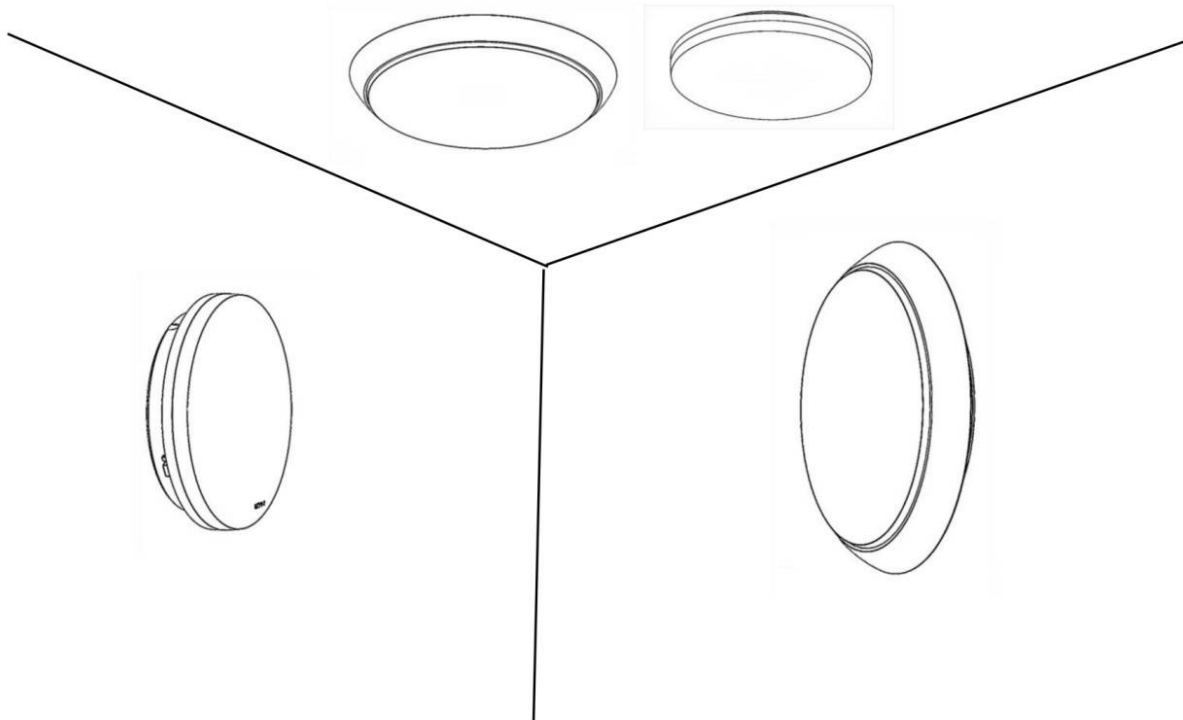

LED Ceiling light  
DOR/DOS

IP54

Required Tools

WARNING:

Check that the power is off before conducting any maintenance and assembly work

Caution, danger of electric shock

The installation and commissioning of the luminaire as well as any modification to the luminaire may only be performed by authorized personnel (qualified electrician).

Step:1

STEP:2

OPTION:A

OPTION:B

STEP:3

STEP:4

OPTION--SAFETY COVER

**I. WIRING DIAGRAMS: CCT+POWER/SWITCHABLE**