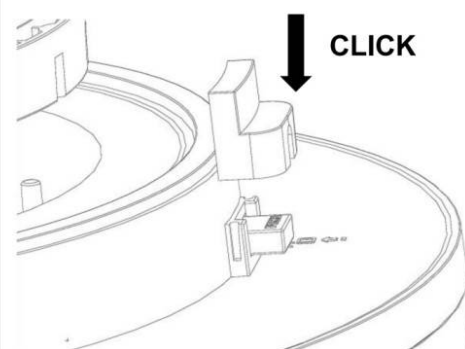

LED Ceiling light  
DOR/DOS

IP54

Required Tools

WARNING:

Check that the power is off before conducting any maintenance and assembly work

Caution, danger of electric shock

The installation and commissioning of the luminaire as well as any modification to the luminaire may only be performed by authorized personnel (qualified electrician).

Step:1

STEP:2

OPTION:A

OPTION:B

STEP:3

STEP:4

OPTION--SAFETY COVER

**I. WIRING DIAGRAMS: CCT+POWER/SWITCHABLE**

**II. WIRING DIAGRAMS: CCT+POWER/SWITCHABLE+SENSOR/EM2**

**III. WIRING DIAGRAMS: CCT+DALI (TCI DT6)**