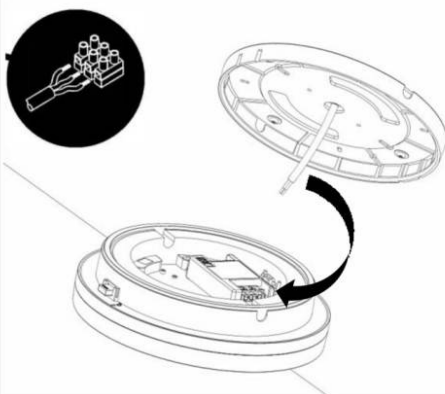

LED Ceiling light  
DOR/DOS

IP54

Required Tools

WARNING:

Check that the power is off before conducting any maintenance and assembly work

Caution, danger of electric shock

The installation and commissioning of the luminaire as well as any modification to the luminaire may only be performed by authorized personnel (qualified electrician).

Step:1

STEP:2

OPTION:A

OPTION:B

STEP:3

STEP:4

OPTION--SAFETY COVER

**I. WIRING DIAGRAMS: CCT+POWER/SWITCHABLE**

**II. WIRING DIAGRAMS: CCT+POWER/SWITCHABLE+SENSOR/EM2**

**III. WIRING DIAGRAMS: CCT+DALI (TCI DT6)**