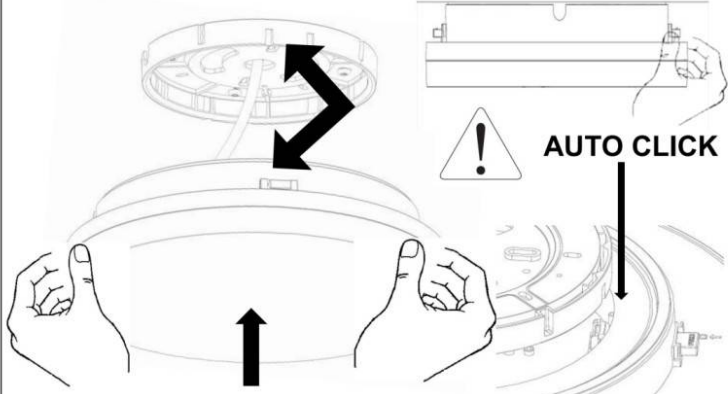

LED Ceiling light  
DOR/DOS

IP54

Required Tools

WARNING:

Check that the power is off before conducting any maintenance and assembly work

Caution, danger of electric shock

The installation and commissioning of the luminaire as well as any modification to the luminaire may only be performed by authorized personnel (qualified electrician).

Step:1

STEP:2

OPTION:A

OPTION:B

STEP:3

STEP:4

OPTION--SAFETY COVER

**I. WIRING DIAGRAMS: CCT+POWER/SWITCHABLE**