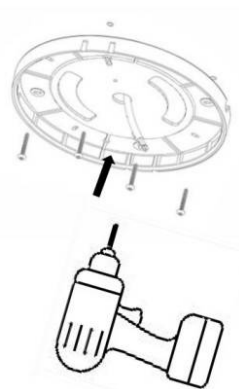

LED Ceiling light  
DOR/DOS

IP54

Required Tools

WARNING:

Check that the power is off before conducting any maintenance and assembly work

Caution, danger of electric shock

The installation and commissioning of the luminaire as well as any modification to the luminaire may only be performed by authorized personnel (qualified electrician).

Step:1

STEP:2

OPTION:A

OPTION:B

STEP:3

STEP:4

OPTION--SAFETY COVER

**I. WIRING DIAGRAMS: CCT+POWER/SWITCHABLE**

**II. WIRING DIAGRAMS: CCT+POWER/SWITCHABLE+SENSOR/EM2**

**III. WIRING DIAGRAMS: CCT+DALI (TCI DT6)**