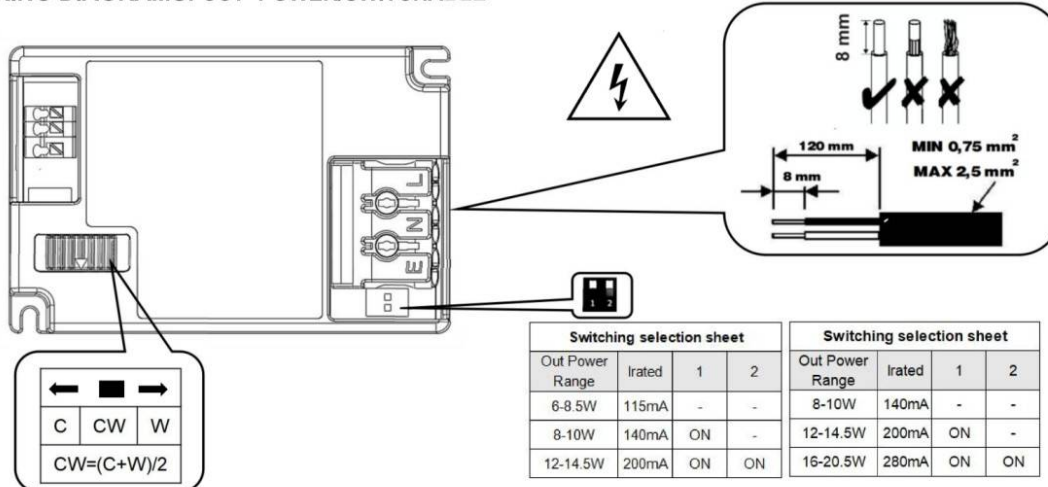

LED Ceiling light  
DOR/DOS

IP54

Required Tools

WARNING:

Check that the power is off before conducting any maintenance and assembly work

Caution, danger of electric shock

The installation and commissioning of the luminaire as well as any modification to the luminaire may only be performed by authorized personnel (qualified electrician).

Step:1

STEP:2

OPTION:A

OPTION:B

STEP:3

STEP:4

OPTION--SAFETY COVER

**I. WIRING DIAGRAMS: CCT+POWER/SWITCHABLE**

**II. WIRING DIAGRAMS: CCT+POWER/SWITCHABLE+SENSOR/EM2**

**III. WIRING DIAGRAMS: CCT+DALI (TCI DT6)**