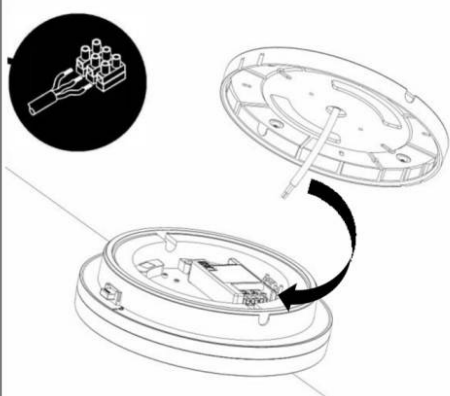

**INDOOR / DOWNLIGHTS DE
SUPERFICIE / QUADRO / QUADRO
DOWN**

Código artículo 86.SD08.1301.02

LAVOV
L I G H T I N G

LED Ceiling light
 DOR/DOS

IP54

Required Tools

WARNING:

Check that the power is off before conducting any maintenance and assembly work

Step:1

STEP:2

OPTION:A

OPTION:B

STEP:3

STEP:4

OPTION--SAFETY COVER

I. WIRING DIAGRAMS: CCT+POWER/SWITCHABLE

II. WIRING DIAGRAMS: CCT+POWER/SWITCHABLE+SENSOR/EM2

III. WIRING DIAGRAMS: CCT+DALI (TCI DT6)