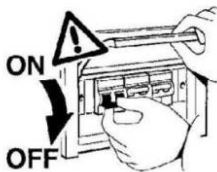

**INDOOR / DOWNLIGHTS DE
SUPERFICIE / QUADRO / QUADRO
DOWN**

Código artículo 86.SD08.1301.02

LAVOV
L I G H T I N G

LED Ceiling light
 DOR/DOS

IP54

Required Tools

WARNING:

Check that the power is off before conducting any maintenance and assembly work

Caution, danger of electric shock

The installation and commissioning of the luminaire as well as any modification to the luminaire may only be performed by authorized personnel (qualified electrician).