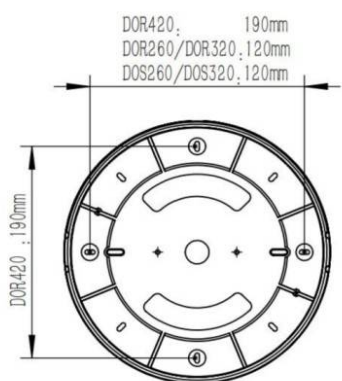

**INDOOR / DOWNLIGHTS DE
SUPERFICIE / QUADRO / QUADRO
DOWN**

Código artículo 86.SD08.1301.02

LAVOV
L I G H T I N G

LED Ceiling light
 DOR/DOS

IP54

Required Tools

WARNING:

Check that the power is off before conducting any maintenance and assembly work

Step:1

STEP:2

OPTION:A

OPTION:B

STEP:3

STEP:4

OPTION--SAFETY COVER

I. WIRING DIAGRAMS: CCT+POWER/SWITCHABLE

II. WIRING DIAGRAMS: CCT+POWER/SWITCHABLE+SENSOR/EM2

III. WIRING DIAGRAMS: CCT+DALI (TCI DT6)