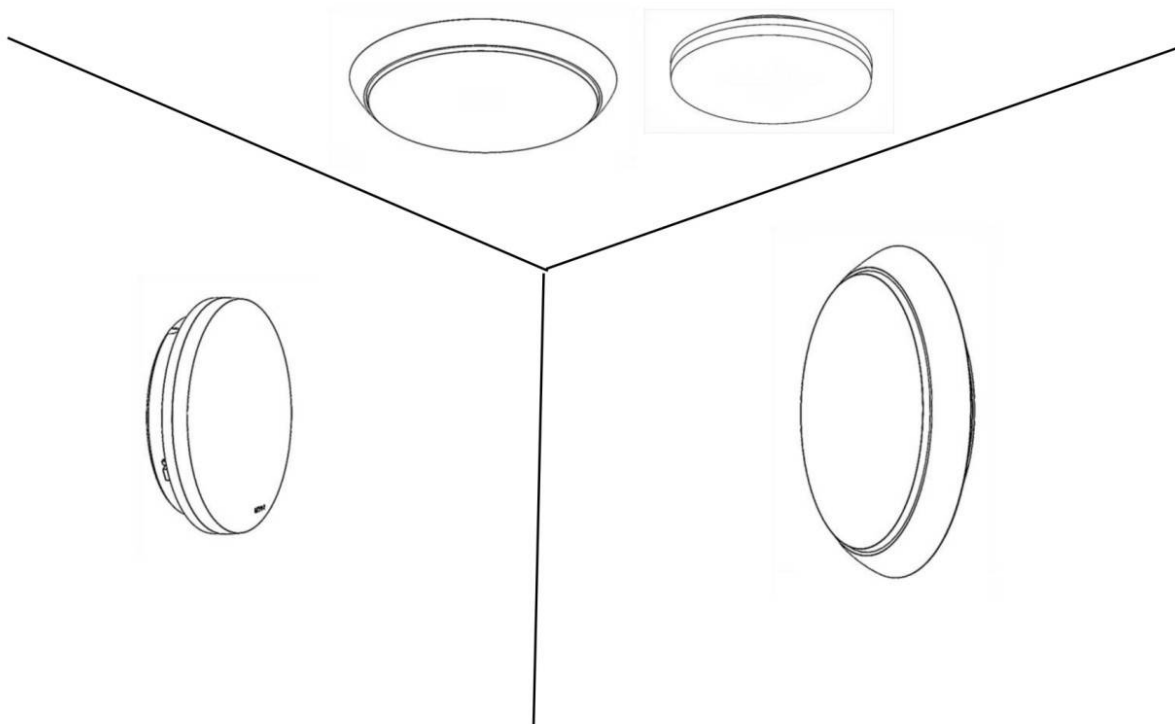

**INDOOR / DOWNLIGHTS DE
SUPERFICIE / QUADRO / QUADRO
DOWN**

Código artículo 86.SD08.1301.02

LAVOV
L I G H T I N G

LED Ceiling light
 DOR/DOS

IP54

Required Tools

WARNING:

Check that the power is off before conducting any maintenance and assembly work