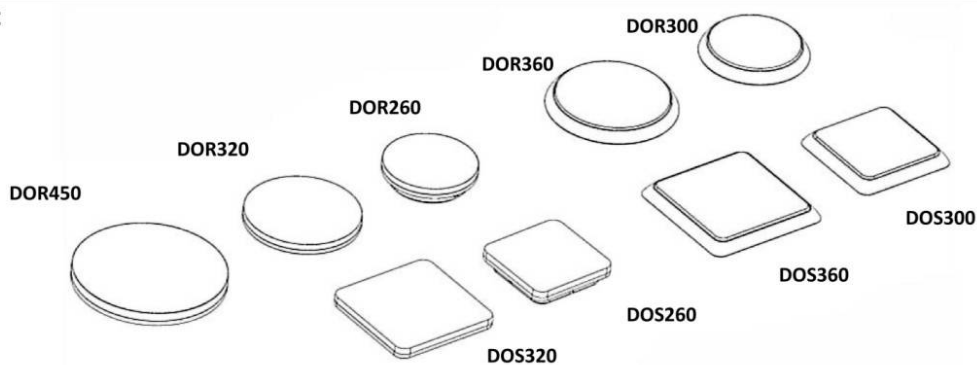

**INDOOR / DOWNLIGHTS DE
SUPERFICIE / QUADRO / QUADRO
DOWN**

Código artículo 86.SD08.1301.02

LAVOV
L I G H T I N G

LED Ceiling light
 DOR/DOS

IP54

Required Tools

WARNING:

Check that the power is off before conducting any maintenance and assembly work