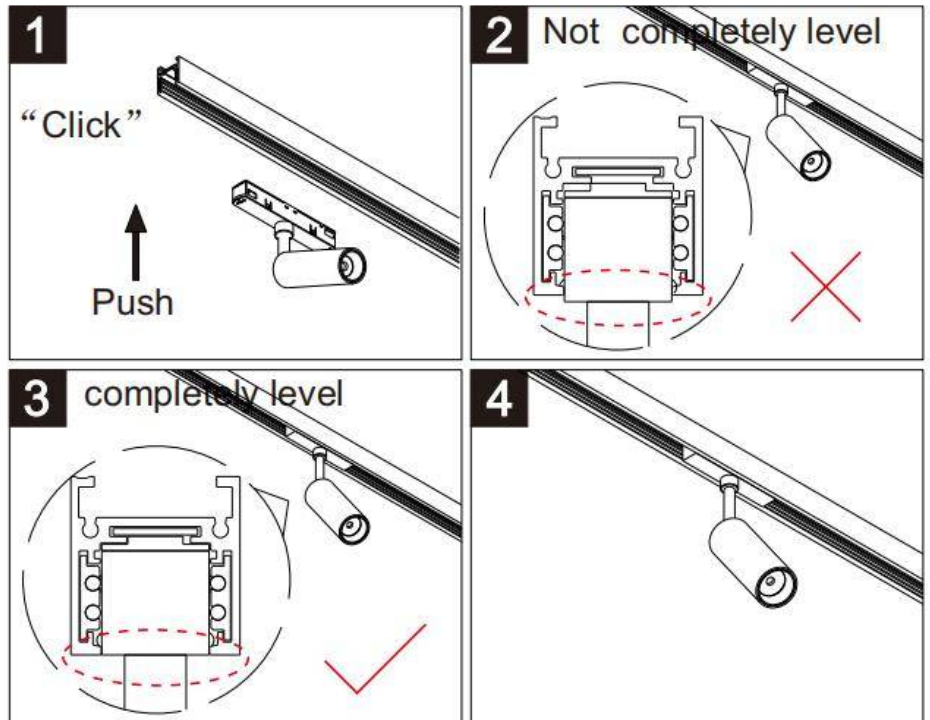

INDOOR / PROYECTORES A CARRIL /  
CARRIL MAGNÉTICO / CARRIL 1  
INSTALACIÓN EN SUPERFICIE O  
SUSPENDIDA

Código artículo 86.TL01.1100.01

LAVOV  
LIGHTING

Note: The positive and negative (+, -) signal terminal of 0-10V dimming luminous must be installed corresponding to the input terminal.

The positive and negative (+, -) signal terminal of DALI dimming luminous, the signal terminal does not need to be installed corresponding to the input terminal.