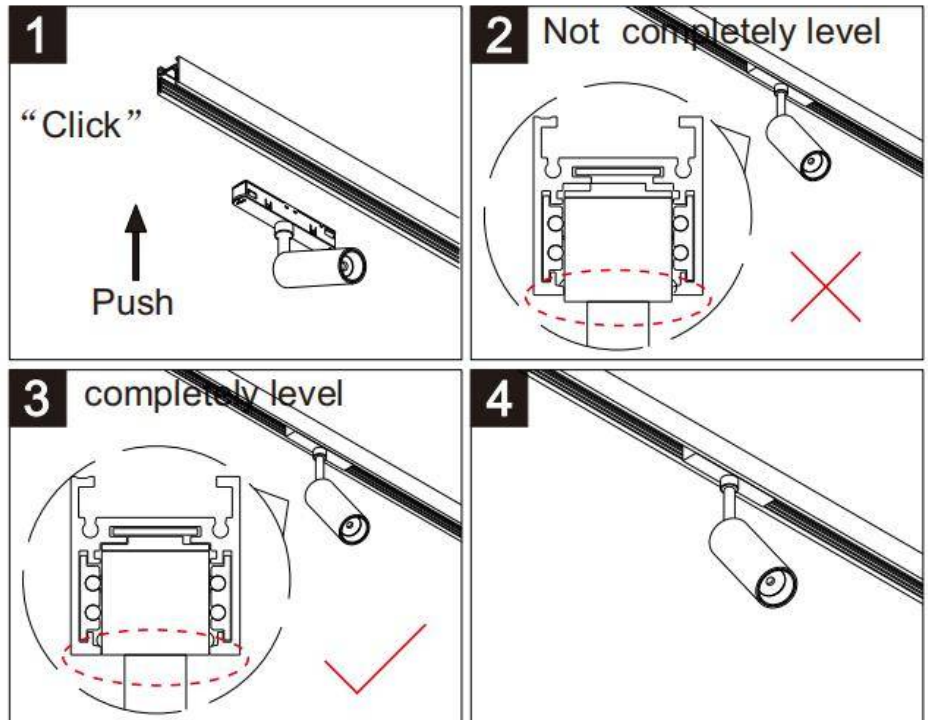

**INDOOR / PROYECTORES A CARRIL /
CARRIL MAGNÉTICO / CARRIL 1
INSTALACIÓN EN SUPERFICIE O
SUSPENDIDA**

Código artículo 86.TL01.1300.02

LAVOV
LIGHTING

Note: The positive and negative (+, -) signal terminal of 0-10V dimming luminous must be installed corresponding to the input terminal.

The positive and negative (+, -) signal terminal of DALI dimming luminous, the signal terminal does not need to be installed corresponding to the input terminal.