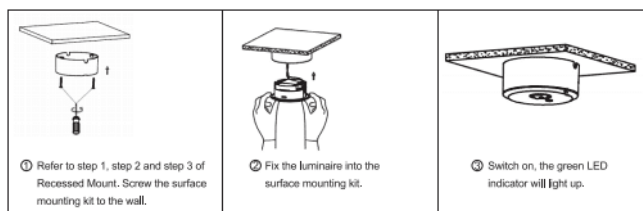

Read instructions and check you have all the tools and accessories to complete the installation correctly.

**Recessed Mount**

1. Take off the battery cover and connect the battery.

2. Take off the terminal cover.

3. AC Power supply wiring, brown wire connects to L, blue wire connects N.

DALI Wiring

4. Fix the luminaire into ceiling.

5. Switch on, the green LED indicator will light up.

**Surface Mount**

**Change Lens**