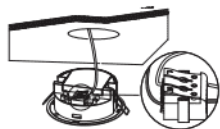

**Installation Procedure**

**WARNING**

1. Switch off before installation or maintenance.
2. Switch on only after complete installation and examination of the circuit.
3. Professional electrician for installation and maintenance only.
4. This luminaire is not intended for use in high-risk task area lighting.

Read instructions and check you have all the tools and accessories to complete the installation correctly.

**Recessed Mount**

1. Take off the battery cover and connect the battery.

2. Take off the terminal cover.

3. AC Power supply wiring, brown wire connects to L, blue wire connects N.

DALI Wiring

4. Fix the luminaire into ceiling.

5. Switch on, the green LED indicator will light up.

**Surface Mount**

**Change Lens**