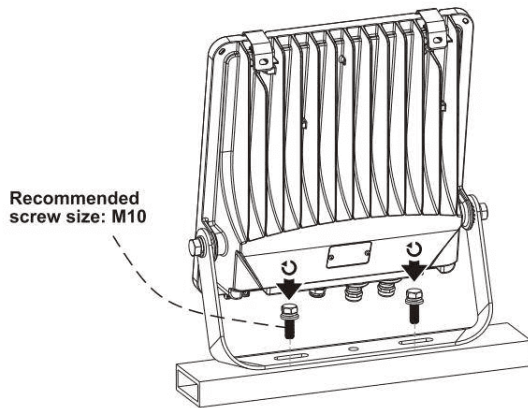

This is not an included accessory and need to be sourced separately.

Rotatable Angle

loosen the screws

Connect Wires

AC cords

- L brown | black
- N blue | white
- ⊕ yellow/green | green

Warning! Do not wire dim cord to high voltage, or dim function will fail.