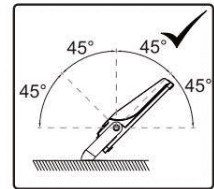

This is not an included accessory and need to be sourced separately.

Rotatable Angle

loosen the screws

Connect Wires

AC cords

- | | | | |
|---|--------------|--|-------|
| L | brown | | black |
| N | blue | | white |
| ⊕ | yellow/green | | green |