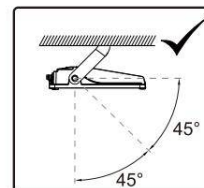

This is not an included accessory and need to be sourced seperately.

Rotatable Angle

loosen the sreawes

Connect Wires

AC cords

L	brown		black
N	blue		white
⊕	yellow/green		green

Warning! Do not wire dim cord to high voltage, or dim function will fail.