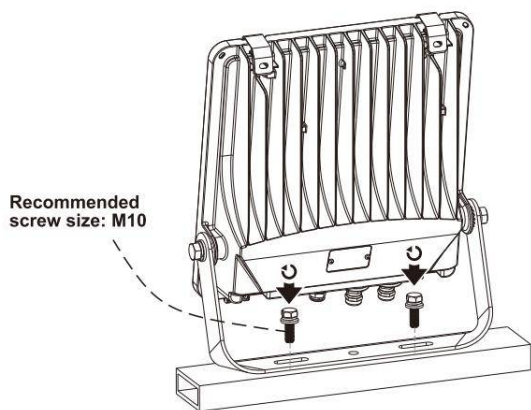

This is not an included accessory and need to be sourced seperately.

Rotatable Angle

loosen the sreawes

Connect Wires

AC cords

L	brown		black
N	blue		white
⊕	yellow/green		green

Warning! Do not wire dim cord to high voltage, or dim function will fail.