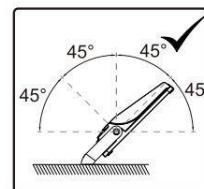

This is not an included accessory and need to be sourced seperately.

Rotatable Angle

loosen the sreawes

Connect Wires

AC cords

L	brown		black
N	blue		white
⊕	yellow/green		green

Warning! Do not wire dim cord to high voltage, or dim function will fail.