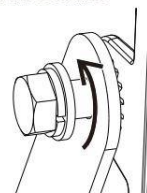

This is not an included accessory and need to be sourced separately.

Rotatable Angle

loosen the screws

Connect Wires

AC cords

L	brown		black
N	blue		white
⊕	yellow/green		green

Warning! Do not wire dim cord to high voltage, or dim function will fail.