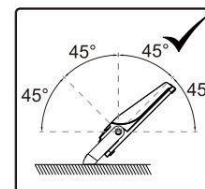

This is not an included accessory and need to be sourced separately.

Rotatable Angle

loosen the screws

Connect Wires

AC cords

L	brown		black
N	blue		white
⊕	yellow/green		green

Warning! Do not wire dim cord to high voltage, or dim function will fail.