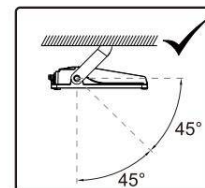

This is not an included accessory and need to be sourced separately.

Rotatable Angle

loosen the screws

Connect Wires

AC cords

L	brown		black
N	blue		white
⊕	yellow/green		green

Warning! Do not wire dim cord to high voltage, or dim function will fail.