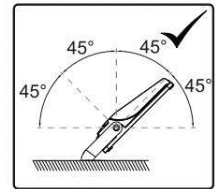

This is not an included accessory and need to be sourced separately.

Rotatable Angle

loosen the screws

Connect Wires

AC cords

L	brown		black
N	blue		white
⊕	yellow/green		green

Warning! Do not wire dim cord to high voltage, or dim function will fail.