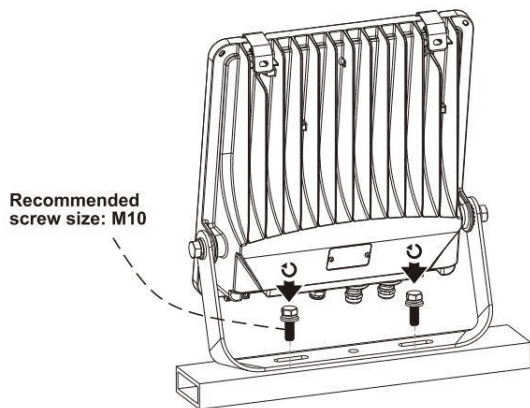

This is not an included accessory and need to be sourced separately.

**Rotatable Angle**

loosen the screws

**Connect Wires**

**AC cords**

- |                |  |       |
|----------------|--|-------|
| <b>L</b> brown |  | black |
| <b>N</b> blue  |  | white |
| ⊕ yellow/green |  | green |

**Warning!** Do not wire dim cord to high voltage, or dim function will fail.

**DIM cords**

Note: color for dim cords subject to the cable label on luminaire