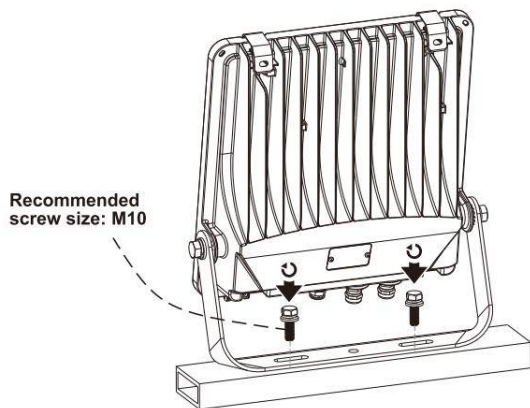

This is not an included accessory and need to be sourced separately.

Rotatable Angle

loosen the screws

Connect Wires

AC cords

L brown		black
N blue		white
⊕ yellow/green		green

Warning! Do not wire dim cord to high voltage, or dim function will fail.