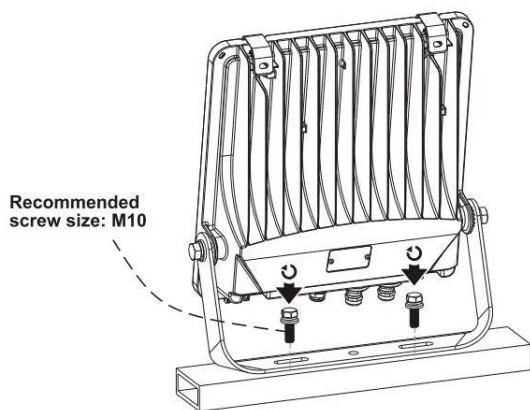

This is not an included accessory and need to be sourced separately.

Rotatable Angle

loosen the screws

Connect Wires

AC cords

- | | | |
|----------------|--|-------|
| L brown | | black |
| N blue | | white |
| ⊕ yellow/green | | green |

Warning! Do not wire dim cord to high voltage, or dim function will fail.

DIM cords

Note: color for dim cords subject to the cable label on luminaire