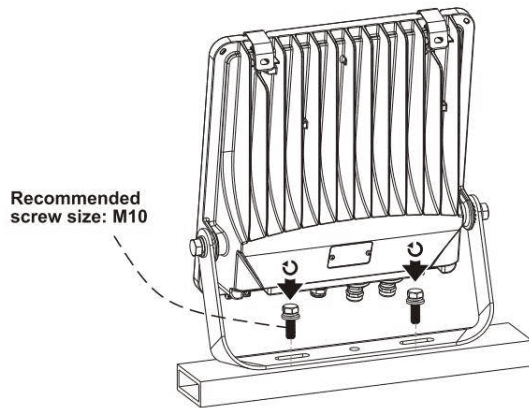

This is not an included accessory and need to be sourced separately.

Rotatable Angle

loosen the screws

Connect Wires

AC cords

- | | | | |
|---|--------------|--|-------|
| L | brown | | black |
| N | blue | | white |
| ⊕ | yellow/green | | green |

Warning! Do not wire dim cord to high voltage, or dim function will fail.

DIM cords

Note: color for dim cords subject to the cable label on luminaire