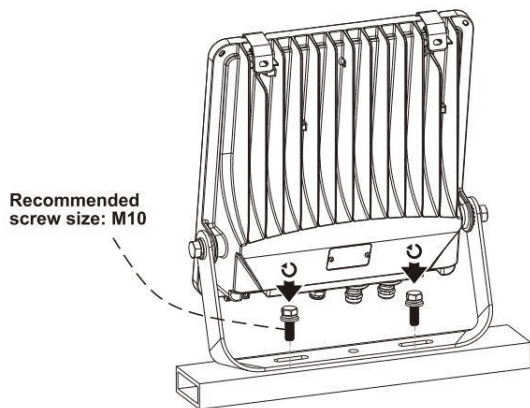

This is not an included accessory and need to be sourced separately.

Rotatable Angle

loosen the screws

Connect Wires

AC cords

L	brown		black
N	blue		white
⊕	yellow/green		green

Warning! Do not wire dim cord to high voltage, or dim function will fail.