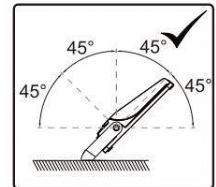

This is not an included accessory and need to be sourced separately.

**Rotatable Angle**

loosen the screws

**Connect Wires**

**AC cords**

- |                |  |       |
|----------------|--|-------|
| <b>L</b> brown |  | black |
| <b>N</b> blue  |  | white |
| ⊕ yellow/green |  | green |