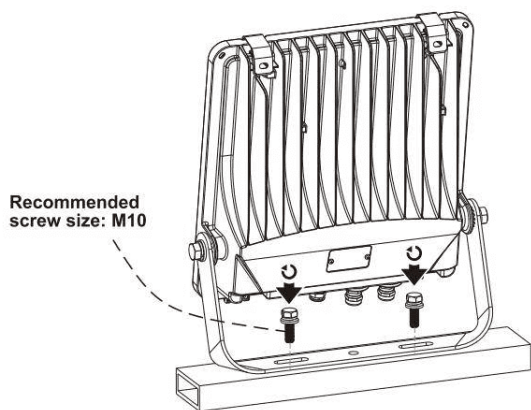

This is not an included accessory and need to be sourced separately.

Rotatable Angle

loosen the screws

Connect Wires

AC cords

L	brown		black
N	blue		white
⊕	yellow/green		green

Warning! Do not wire dim cord to high voltage, or dim function will fail.