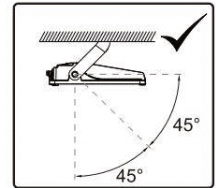

This is not an included accessory and need to be sourced separately.

**Rotatable Angle**

loosen the screws

**Connect Wires**

**AC cords**

- L brown | black
- N blue | white
- ⊕ yellow/green | green

Warning! Do not wire dim cord to high voltage, or dim function will fail.