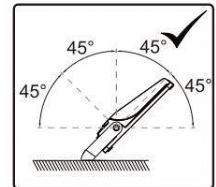

This is not an included accessory and need to be sourced separately.

**Rotatable Angle**

loosen the screws

**Connect Wires**

**AC cords**

- L brown | black
- N blue | white
- ⊕ yellow/green | green

Warning! Do not wire dim cord to high voltage, or dim function will fail.