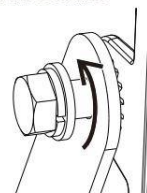

This is not an included accessory and need to be sourced separately.

**Rotatable Angle**

loosen the screws

**Connect Wires**

**AC cords**

L	brown		black
N	blue		white
⊕	yellow/green		green

Warning! Do not wire dim cord to high voltage, or dim function will fail.