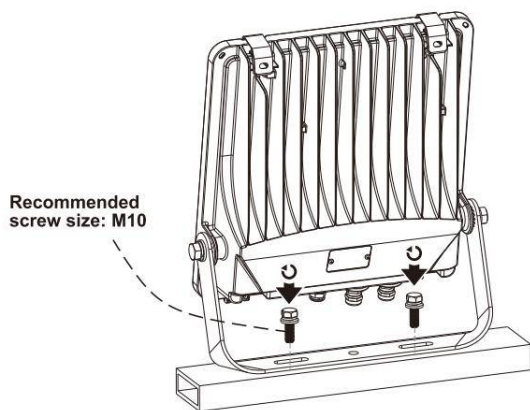

This is not an included accessory and need to be sourced separately.

**Rotatable Angle**

loosen the screws

**Connect Wires**

**AC cords**

L	brown		black
N	blue		white
⊕	yellow/green		green

Warning! Do not wire dim cord to high voltage, or dim function will fail.

**DIM cords**

Note: color for dim cords subject to the cable label on luminaire