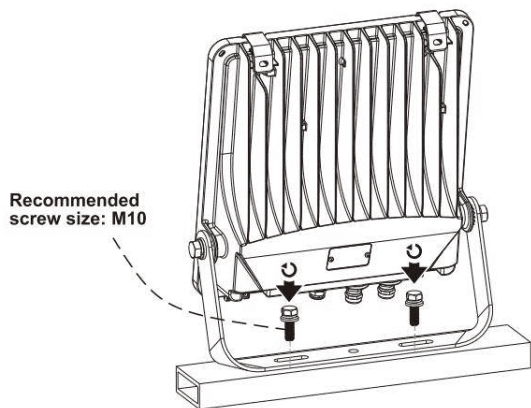

This is not an included accessory and need to be sourced separately.

**Rotatable Angle**

loosen the screws

**Connect Wires**

**AC cords**

<b>L</b> brown		black
<b>N</b> blue		white
⊕ yellow/green		green

Warning! Do not wire dim cord to high voltage, or dim function will fail.