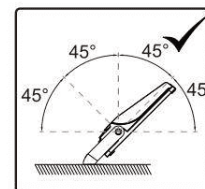

This is not an included accessory and need to be sourced separately.

Rotatable Angle

loosen the screws

Connect Wires

AC cords

L	brown		black
N	blue		white
⊕	yellow/green		green

Warning! Do not wire dim cord to high voltage, or dim function will fail.