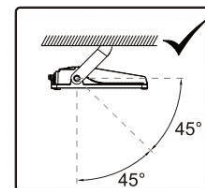

This is not an included accessory and need to be sourced separately.

Rotatable Angle

loosen the screws

Connect Wires

AC cords

L	brown		black
N	blue		white
⊕	yellow/green		green

Warning! Do not wire dim cord to high voltage, or dim function will fail.