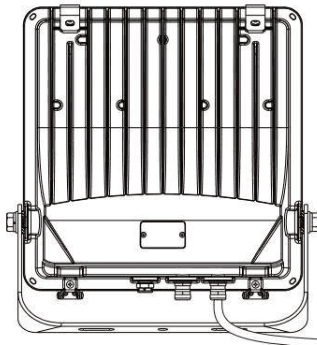

This is not an included accessory and need to be sourced separately.

**Rotatable Angle**

loosen the screws

**Connect Wires**

**AC cords**

- |                |  |       |
|----------------|--|-------|
| <b>L</b> brown |  | black |
| <b>N</b> blue  |  | white |
| ⊕ yellow/green |  | green |

**Warning!** Do not wire dim cord to high voltage, or dim function will fail.

**DIM cords**

Note: color for dim cords subject to the cable label on luminaire