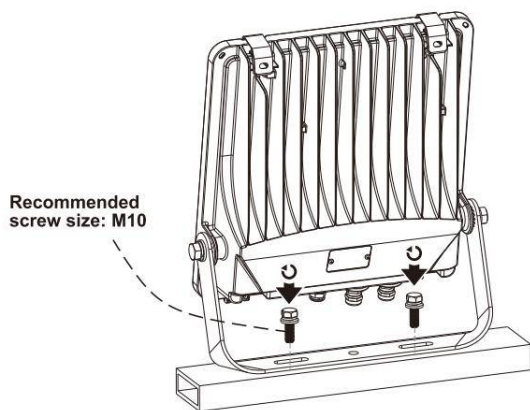

This is not an included accessory and need to be sourced separately.

Rotatable Angle

loosen the screws

Connect Wires

AC cords

- | | | |
|----------------|--|-------|
| L brown | | black |
| N blue | | white |
| ⊕ yellow/green | | green |

Warning! Do not wire dim cord to high voltage, or dim function will fail.

DIM cords

Note: color for dim cords subject to the cable label on luminaire