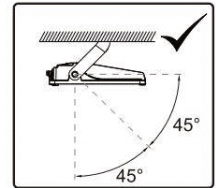

This is not an included accessory and need to be sourced separately.

Rotatable Angle

loosen the screws

Connect Wires

AC cords

L	brown		black
N	blue		white
⊕	yellow/green		green

Warning! Do not wire dim cord to high voltage, or dim function will fail.