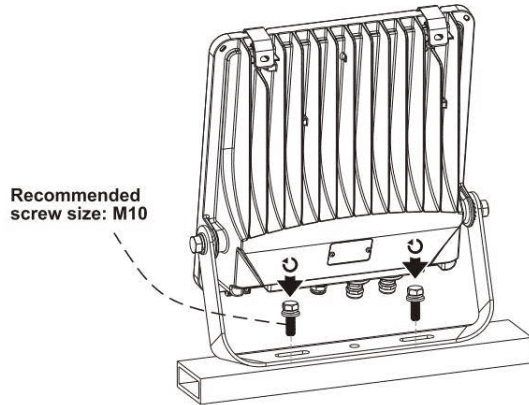

This is not an included accessory and need to be sourced separately.

Rotatable Angle

loosen the screws

Connect Wires

AC cords

L	brown		black
N	blue		white
⊕	yellow/green		green

Warning! Do not wire dim cord to high voltage, or dim function will fail.