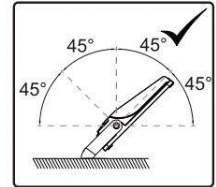

This is not an included accessory and need to be sourced separately.

Rotatable Angle

loosen the screws

Connect Wires

AC cords

L	brown		black
N	blue		white
⊕	yellow/green		green

Warning! Do not wire dim cord to high voltage, or dim function will fail.