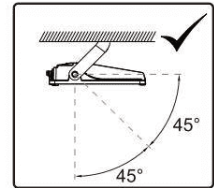

This is not an included accessory and need to be sourced separately.

**Rotatable Angle**

loosen the screws

**Connect Wires**

**AC cords**

- |                |  |       |
|----------------|--|-------|
| <b>L</b> brown |  | black |
| <b>N</b> blue  |  | white |
| ⊕ yellow/green |  | green |