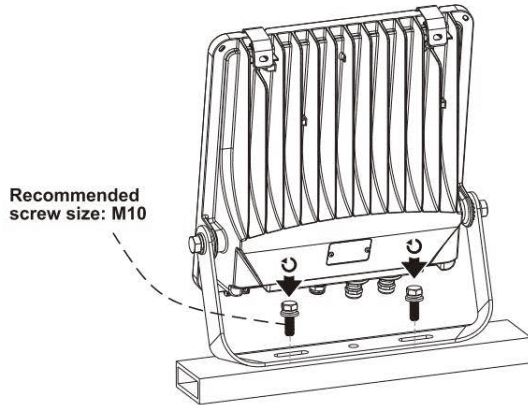

This is not an included accessory and need to be sourced separately.

**Rotatable Angle**

loosen the screws

**Connect Wires**

**AC cords**

- |                |  |       |
|----------------|--|-------|
| <b>L</b> brown |  | black |
| <b>N</b> blue  |  | white |
| ⊕ yellow/green |  | green |

**Warning!** Do not wire dim cord to high voltage, or dim function will fail.

**DIM cords**

Note: color for dim cords subject to the cable label on luminaire