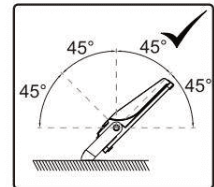

This is not an included accessory and need to be sourced separately.

**Rotatable Angle**

loosen the screws

**Connect Wires**

**AC cords**

- |                |  |       |
|----------------|--|-------|
| <b>L</b> brown |  | black |
| <b>N</b> blue  |  | white |
| ⊕ yellow/green |  | green |