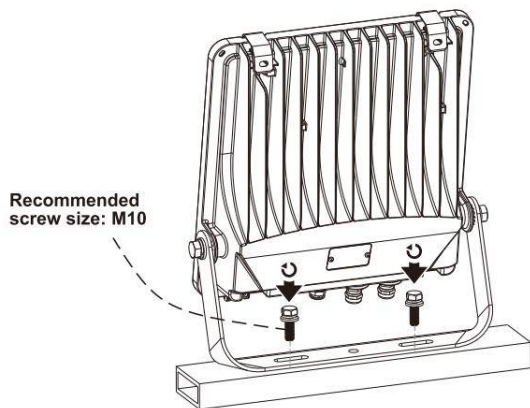

This is not an included accessory and need to be sourced separately.

Rotatable Angle

loosen the screws

Connect Wires

AC cords

- | | | |
|----------------|--|-------|
| L brown | | black |
| N blue | | white |
| ⊕ yellow/green | | green |

Warning! Do not wire dim cord to high voltage, or dim function will fail.

DIM cords

Note: color for dim cords subject to the cable label on luminaire