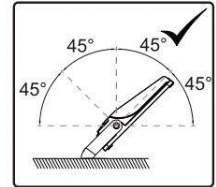

This is not an included accessory and need to be sourced separately.

**Rotatable Angle**

loosen the screws

**Connect Wires**

**AC cords**

- |   |              |  |       |
|---|--------------|--|-------|
| L | brown        |  | black |
| N | blue         |  | white |
| ⊕ | yellow/green |  | green |