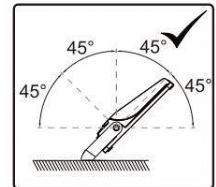

This is not an included accessory and need to be sourced separately.

Rotatable Angle

loosen the screws

Connect Wires

AC cords

- | | | | |
|---|--------------|--|-------|
| L | brown | | black |
| N | blue | | white |
| ⊕ | yellow/green | | green |