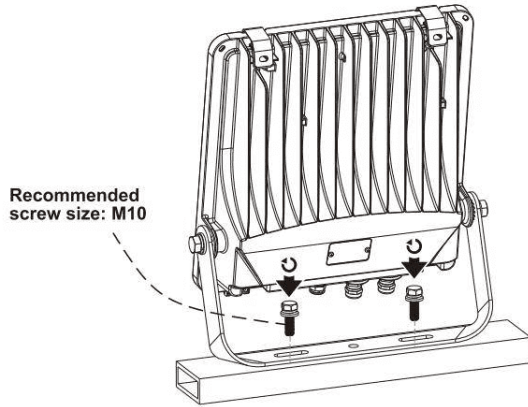

This is not an included accessory and need to be sourced separately.

**Rotatable Angle**

loosen the screws

**Connect Wires**

**AC cords**

- |   |              |  |       |
|---|--------------|--|-------|
| L | brown        |  | black |
| N | blue         |  | white |
| ⊕ | yellow/green |  | green |

**Warning!** Do not wire dim cord to high voltage, or dim function will fail.

**DIM cords**

Note: color for dim cords subject to the cable label on luminaire