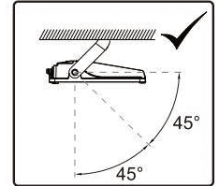

This is not an included accessory and need to be sourced separately.

**Rotatable Angle**

loosen the screws

**Connect Wires**

**AC cords**

- |   |              |  |       |
|---|--------------|--|-------|
| L | brown        |  | black |
| N | blue         |  | white |
| ⊕ | yellow/green |  | green |