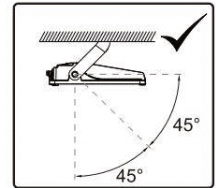

This is not an included accessory and need to be sourced separately.

Rotatable Angle

loosen the screws

Connect Wires

AC cords

- | | | | |
|---|--------------|--|-------|
| L | brown | | black |
| N | blue | | white |
| ⊕ | yellow/green | | green |