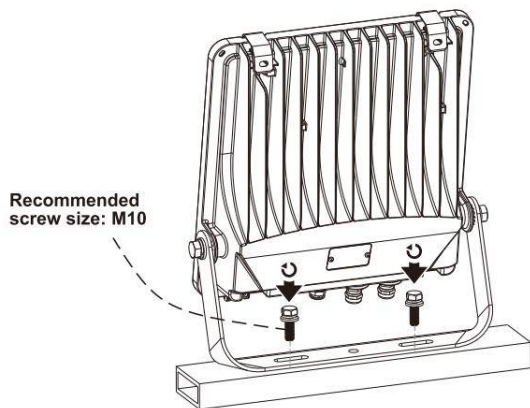

This is not an included accessory and need to be sourced separately.

**Rotatable Angle**

loosen the screws

**Connect Wires**

**AC cords**

- |   |              |  |       |
|---|--------------|--|-------|
| L | brown        |  | black |
| N | blue         |  | white |
| ⊕ | yellow/green |  | green |

Warning! Do not wire dim cord to high voltage, or dim function will fail.

**DIM cords**

Note: color for dim cords subject to the cable label on luminaire