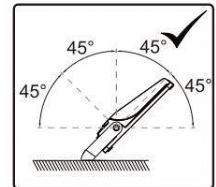

This is not an included accessory and need to be sourced separately.

Rotatable Angle

loosen the screws

Connect Wires

AC cords

L	brown		black
N	blue		white
⊕	yellow/green		green

Warning! Do not wire dim cord to high voltage, or dim function will fail.