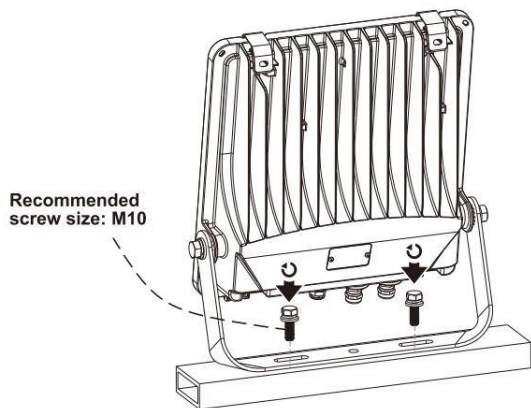

This is not an included accessory and need to be sourced separately.

Rotatable Angle

loosen the screws

Connect Wires

AC cords

- | | | | |
|---|--------------|--|-------|
| L | brown | | black |
| N | blue | | white |
| ⊕ | yellow/green | | green |

Warning! Do not wire dim cord to high voltage, or dim function will fail.

DIM cords

Note: color for dim cords subject to the cable label on luminaire