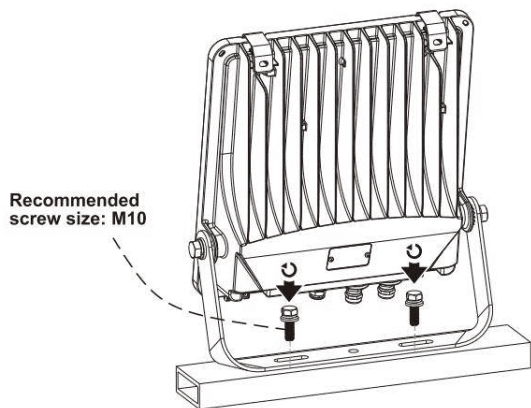

This is not an included accessory and need to be sourced separately.

Rotatable Angle

loosen the screws

Connect Wires

AC cords

L	brown		black
N	blue		white
⊕	yellow/green		green

Warning! Do not wire dim cord to high voltage, or dim function will fail.