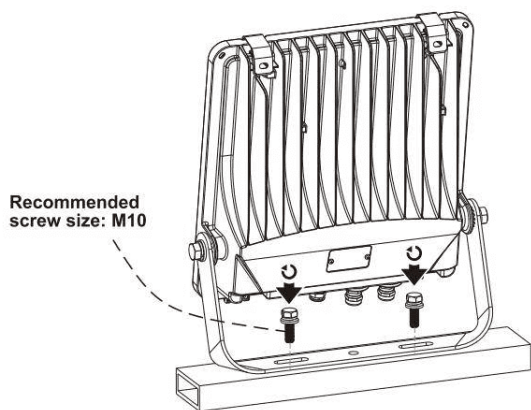

This is not an included accessory and need to be sourced separately.

**Rotatable Angle**

loosen the screws

**Connect Wires**

**AC cords**

|                |  |       |
|----------------|--|-------|
| <b>L</b> brown |  | black |
| <b>N</b> blue  |  | white |
| ⊕ yellow/green |  | green |

Warning! Do not wire dim cord to high voltage, or dim function will fail.

**DIM cords**

Note: color for dim cords subject to the cable label on luminaire