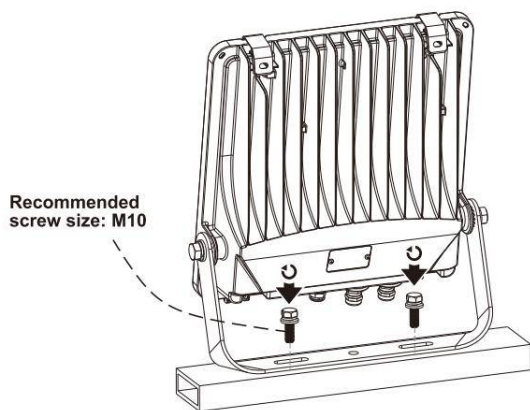

This is not an included accessory and need to be sourced separately.

Rotatable Angle

loosen the screws

Connect Wires

AC cords

L	brown		black
N	blue		white
⊕	yellow/green		green

Warning! Do not wire dim cord to high voltage, or dim function will fail.