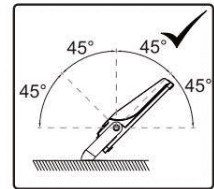

This is not an included accessory and need to be sourced separately.

Rotatable Angle

loosen the screws

Connect Wires

AC cords

L	brown		black
N	blue		white
⊕	yellow/green		green

Warning! Do not wire dim cord to high voltage, or dim function will fail.